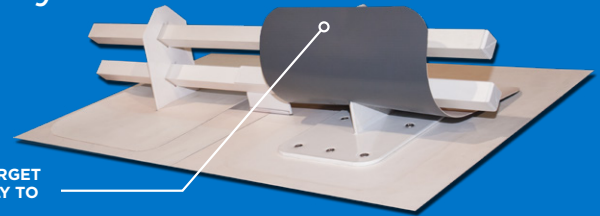

SNOW GUARDS FOR EVERY ROOF TYPE

iCLAD[™]

For Standing Seam Roofs

Clamp-to-Seam
Fence Style

SNO BLOCKADE

For Standing Seam Roofs

Clamp-to-Seam
Pipe Style

GEM SERIES

For Standing Seam Roofs

Clamp-to-Seam
Pipe Style

MEC

For Metal Roofs

Mechanically Fastened
Pipe Style

TPO/PVC

For Membrane Roofs

Mechanically Fastened
Pipe Style

HEAT WELD TARGET
PATCH DIRECTLY TO
MEMBRANE

POLYCARBONATE

For All Roof Types

Mechanically Fastened
Pad Style

METAL

For Asphalt Shingle Roofs

Mechanically Fastened
Pad Style